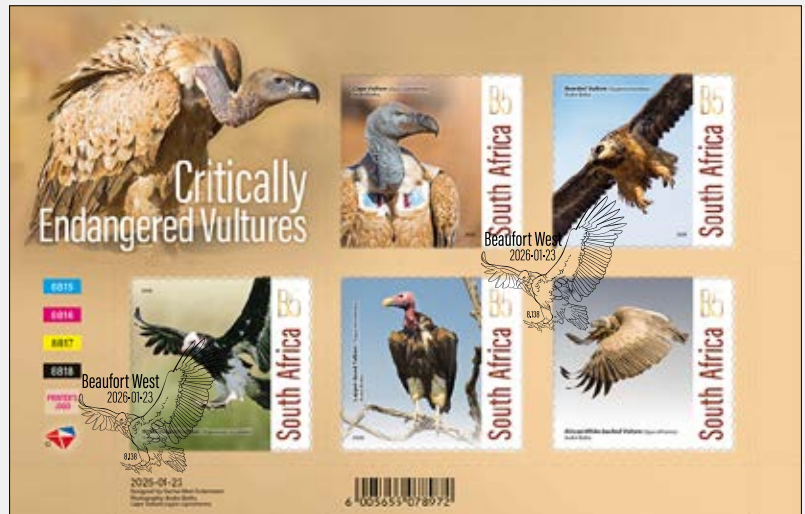

Critically Endangered Vultures - Vultures for Africa

Stamp Sheet (Five stamps)

Issue date:

23 January 2026

Bearing the official commemorative date stamp, this cancelled-to-order (CTO) sheet of Vultures stamps draws attention to the dramatic decline of African vultures over the past 30 years.

Four species are now Critically Endangered and two Endangered, prompting the 2017 Multi-species Action Plan for African-Eurasian Vultures (MsAP). Although South Africa improved the Cape Vulture's status to Vulnerable in 2021, poisoning, trade, and habitat loss still threaten these vital, disease-limiting scavengers.

ORDER
QUANTITY

R67.75

▲ Product Code: PHL260101 **Stamp Sheet** - CTO