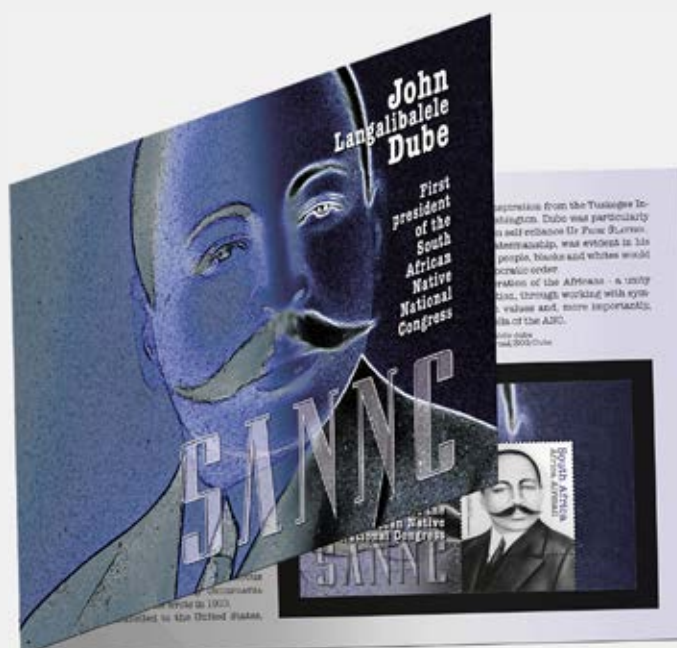

▲ Product Code: PHL120101 **Souvenir Folder - No. SF8.1**

ORDER
QUANTITY

R15.00

Limited stock — order now before it's gone!

Note: Images are based on original artwork and may differ slightly from the final product.