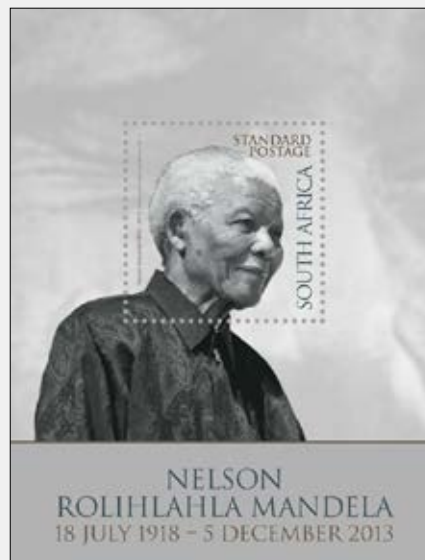

Nelson Mandela 1918-2013

Miniature Sheet

Issue date: 11 February 2014

On 15 December 2013, following a period of mourning, the world said its final goodbyes to South Africa's global icon, Nelson Rolihlahla Mandela.

Watched by millions of viewers on television screens throughout the world, Madiba was laid to rest during a state funeral in the small village of Qunu in the Eastern Cape.

He died on 5 December at his home in Houghton, Johannesburg at the age of 95, leaving a rich and unique legacy not only to South Africa, but also to Africa and the rest of the world.

ORDER QUANTITY
R6.75

▲ Product Code: PHL140000 **Miniature Sheet - Mint**

Nelson Mandela 1918-2013

Souvenir Folder

Issue date: 11 February 2014

Nelson Mandela demonstrated inspiring qualities such as patience, perseverance, and empathy during his time in prison.

He rejected bitterness, embraced self-improvement, and valued character over appearance.

Mandela used his passion to unite people, championed education for change, treated everyone with respect, and used humor to connect.

Most notably, he forgave his oppressors, turning pain into reconciliation. Mandela's life serves as a powerful example of true leadership.

ORDER QUANTITY
R15.00