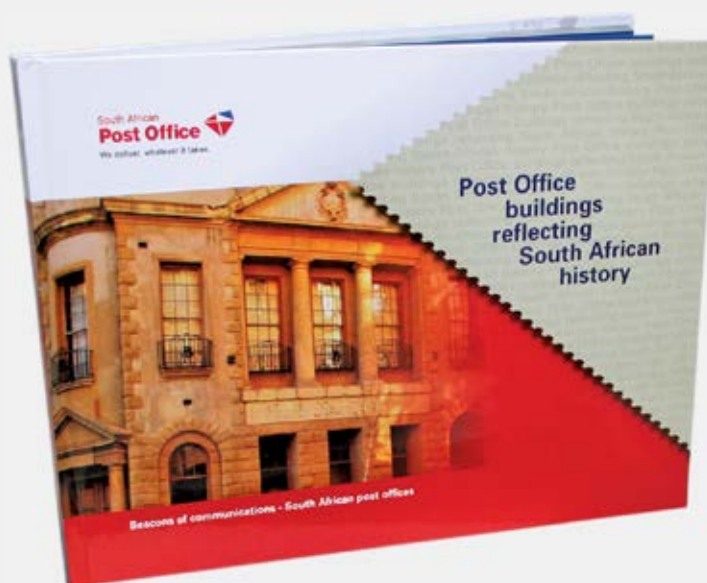

Post Office buildings reflecting South African history

Coffee Table Book

Publishing date:
2012

The Post Office coffee table book is a visually stunning tribute to South Africa's rich history, told through the architectural beauty of its post office buildings.

Each structure featured reflects a unique era, capturing the country's cultural, social, and political transformation. This book offers readers a journey through time, highlighting how built spaces mirror South Africa's evolving identity and heritage.

ORDER QUANTITY

R250.00

▲ Product Code: PHL120125 **Coffee Table Book**

Postage stamps reflecting South African history

Coffee Table Book

Publishing date:
2012

This interesting and beautifully designed Post Office coffee table book offers a captivating journey through South African history, told through the lens of the country's exquisite postage stamps.

Each stamp featured is more than just a piece of mail – it's a miniature artwork reflecting key historical moments, cultural milestones, and national identity. The book invites readers to explore South Africa's past in a unique, visually rich, and meaningful way.

ORDER QUANTITY

R250.00