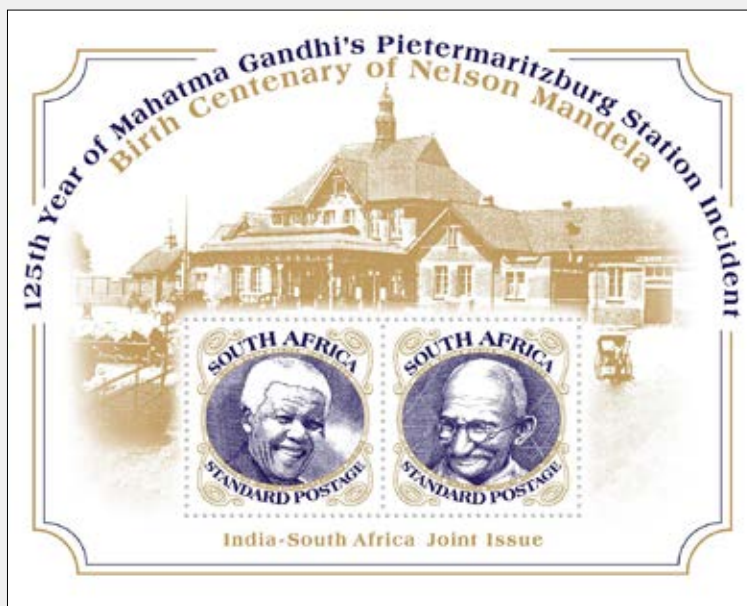

Joint Issue with India

Miniature sheet

Issue date:

26 July 2018

The miniature sheet uses an etched 19th-century style reflecting the eras of Mahatma Gandhi and Nelson Mandela.

It marks strong India–South Africa ties, restored in 1993, with growing cooperation and trade.

It commemorates Gandhi's 1893 Pietermaritzburg incident, which inspired his nonviolent resistance, and Mandela's centenary, honouring his leadership, 27-year imprisonment, role in ending apartheid, presidency, and lasting legacy of peace, equality, and international partnership.

ORDER
QUANTITY

R13.50

▲ Product Code: PHL181200 **Miniature Sheet - Mint**

President Cyril Ramaphosa

Miniature Sheet

Issue date: 9 October 2018

Matamela Cyril Ramaphosa, born on 17 November 1952 in Johannesburg, studied law at the University of the North. In 1982, he co-founded the National Union of Mineworkers and became its first General Secretary. He was elected ANC Secretary General in 1991. After helping draft the Constitution, he left politics for business, later founding the Shanduka Foundation in 2004.

In December 2017, he became ANC President and was sworn in as President of South Africa on 15 February 2018 after Jacob Zuma's resignation.

ORDER
QUANTITY

R6.75
Mint

ORDER
QUANTITY

R4.20
Cancelled