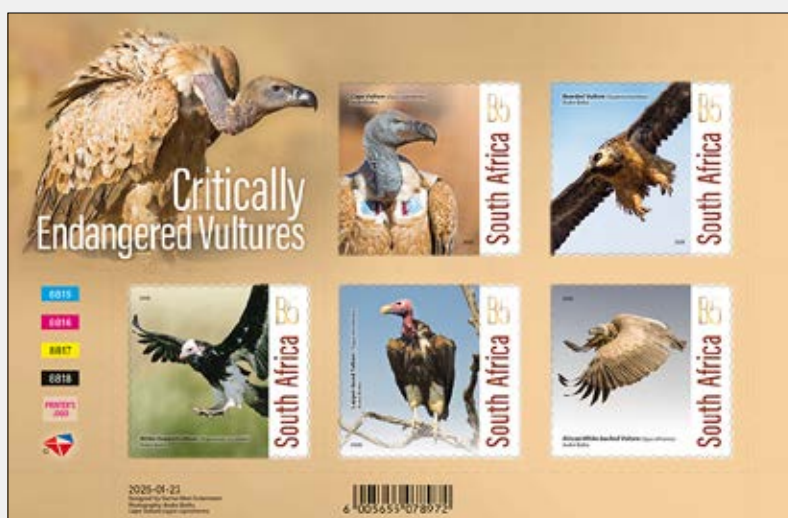

ORDER QUANTITY	ORDER QUANTITY
R927.90 Mint	R760.90 Cancelled

YEAR PACK COMBO

2020-2025 YEAR PACK COMBO CONTENTS

STAMP ISSUE	ISSUE DATE
2020 Stamp issues	
South African Endangered Species: Frogs	29 February 2020
Springbok Rugby – World Champions	3 July 2020
SA Air Force 2020 – Embracing our Collective Heritage	10 September 2020
2022 Stamp issue	
Road to Democracy – Cape Town International Stamp Exhib.	8 November 2022
2023 Stamp issues	
Springbok World Champions 1995, 2007, 2019, 2023	28 November 2023
2024 Stamp issue	
President Ramaphosa 2024	16 November 2024
2025 Stamp issue	
IZIKO South African Meuseum Bi-centenary	12 November 2025

▲ Product Codes: PHL250200 **Mint** and Product Code: PHL250201 **Cancelled**

Critically Endangered Vultures – Vultures for Africa

Stamp Sheet (Five stamps)

Issue date:

23 January 2026

African vultures have declined sharply over 30 years, with four species now Critically Endangered and two Endangered, prompting the 2017 Multi-species Action Plan for African-Eurasian Vultures (MsAP).

Poisoning remains the main threat. South Africa has led conservation efforts for decades under its National Biodiversity Management Plan, improving the status of the Cape Vulture to Vulnerable in 2021. Yet poisoning, trade, and habitat loss persist. As vital scavengers limiting disease spread, vultures require urgent, sustained protection.

ORDER QUANTITY
R67.75

▲ Product Code: PHL260100 **Stamp Sheet** – Mint