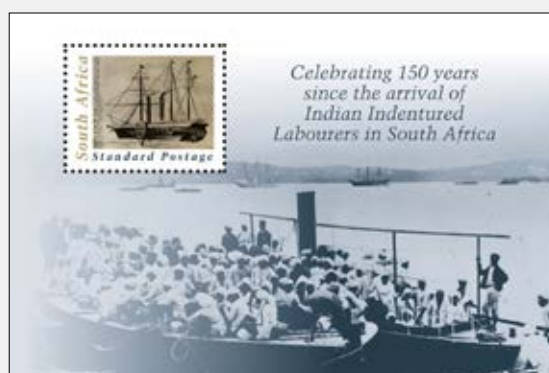

ORDER
QUANTITY

R343.50

2011 YEAR PACK

YEAR PACK CONTENTS

STAMP ISSUE	ISSUE DATE
Small African Wild Cats	4 February 2011
SumbandilaSAT	2 April 2011
The Constitution	23 May 2011
Rare Musical Instruments	10 June 2011
SA Forest Birds	15 July 2011
Green Earth, Healthy Garden	12 August 2011
Evolution of a Legendary Emblem	19 August 2011
Cape Floral Region	23 September 2011
1st Aerial Post Flight 100	7 October 2011
International Astronautical Congress	3 October 2011
South Africa and Indonesia Cultural Links	15 October 2011
150 Years: Indian Indentured Labourers in South Africa (Part 1)	21 October 2011
150 Years: Indian Indentured Labourers in South Africa (Part 2)	25 November 2011
Chief Albert Luthuli	9 December 2011

▲ Product Code: PHL113542 **2011 Year Pack - Mint**

150 Years: Indian Indentured Labourers in South Africa Part 1

Miniature Sheet (2 stamps)

Issue date: 21 October 2011

On 16 November 1860, the S.S. Truro, a wood-paddle steamer, sailed into Durban Bay, Natal, with 342 Indian people on board.

They boarded the ship in Madras (now known as Chennai), the capital city of the Indian state of Tamil Nadu on the Bay of Bengal. They were leaving their living conditions of abject poverty in search of a better life as farm labourers in the sugar plantations of Natal.

ORDER
QUANTITY

R13.50

▲ Product Code: PHL113557 **Miniature Sheet - Mint**

Limited stock — order now before it's gone!

Note: Images are based on original artwork and may differ slightly from the final product.

South African Post Office, Philatelic Services

16