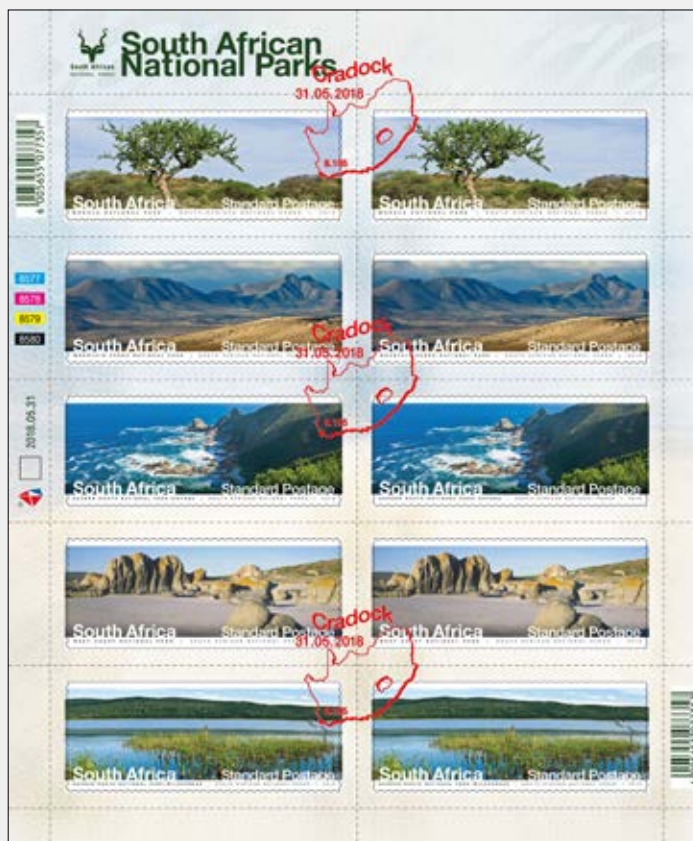

The National Parks featured in the fourth part of the series are Mokala National Park, Mountain Zebra National Park, the West Coast National Park, Garden Route National Park – Knysna and the Garden Route National Park – Wilderness.