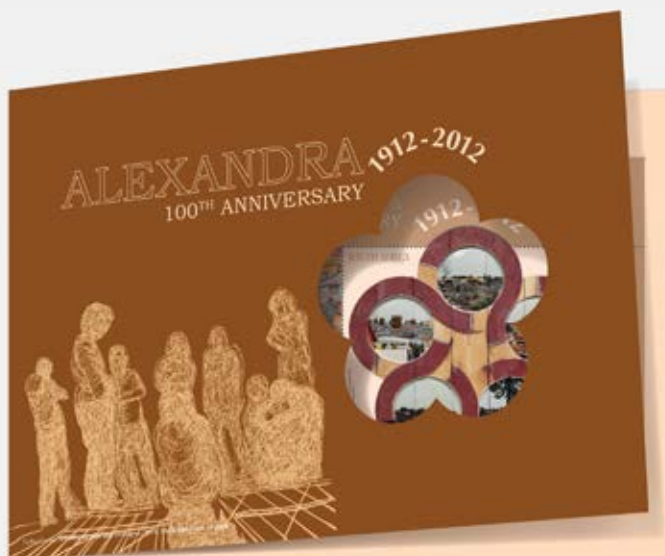

Alexandra 100th Anniversary

Souvenir Folder

Issue date: 26 October 2012

2012 marked the 100th anniversary of the founding of Alexandra Township in Johannesburg. It is one of the oldest formal black settlements in South Africa and has a rich and proud heritage.

In 1912, Alexandra was proclaimed a 'native township'. Since then, the township has played a major and meaningful role in South Africa's struggle for liberation. Situated on the banks of the Jukskei River, it covers an area of more than eight square kilometres and has an estimated population of 470 000 people.

ORDER
QUANTITY

R45.00

▲ Product Code: PHL120016 Souvenir Folder

Transit Of Venus

Miniature Sheet

Issue date: 5 June 2012

On 5 and 6 June 2012, Venus passed directly in front of the sun in what was known as the Transit of Venus. This was the second and last solar transit of the planet Venus for that century. There had been one transit on 8 June 2004, and following the 2012 transit, the next pair was predicted to occur in 2117 and 2125.

A Transit of Venus across the sun is a rare once-in-a-lifetime event; it occurs when the orbit of Venus takes it directly between the earth and the sun, obscuring a small portion of the sun's disc.

ORDER
QUANTITY

R69.00