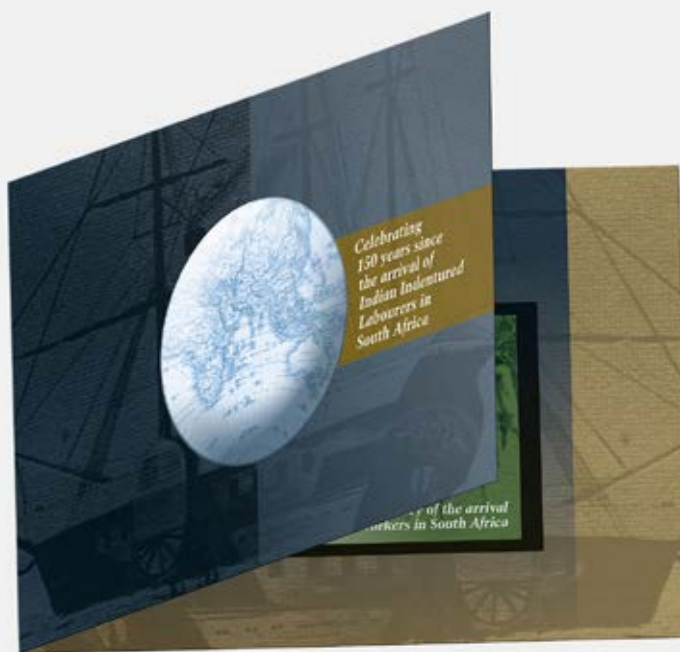

150 Years: Indian Indentured Labourers in South Africa

Souvenir Folder

Issue date: 21 October 2011

The Indian community in South Africa has grown from humble beginnings in 1860 to be the largest outside of India itself.

The opportunity to seek a better life had come as a result of the Natal colonial government's Act No 14 of 1859 which, in response to the rapidly-growing labour demands of Natal's booming sugar industry.

ORDER QUANTITY

R125.00

▲ Product Code: PHL113559 **Souvenir Folder**