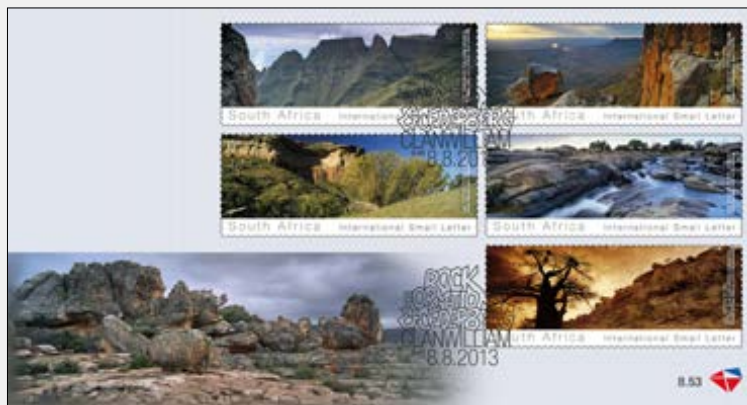

Rock Formations and the Cederberg

Envelope (First Day Cover)

Issue date:

8 August 2013

South Africa's diverse landscapes feature remarkable rock formations of unique geological importance. Rocks form through three processes: sedimentary rocks from compacted deposits like sandstone and limestone; igneous rocks from cooled lava, such as granite and basalt; and metamorphic rocks from heat and pressure, like quartzite and gneiss. Examples include the Drakensberg Mountains, Bushveld Complex, and the folded Cape mountains, showcasing millions of years of geological activity.

ORDER QUANTITY	ORDER QUANTITY
R36.00 FDC 8.53 Serviced	R36.00 FDC 8.54 Serviced

▲ Product Code: PHL130909 Serviced FDC Number 8.53