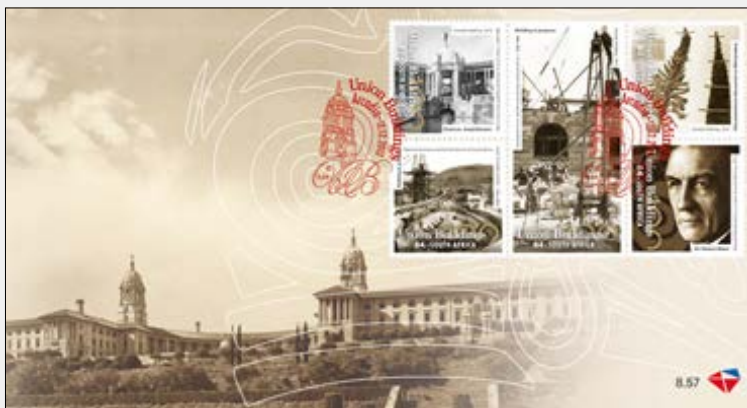

The Union Buildings Centenary

Envelope (First Day Cover)

Issue date:

12 December 2013

The Union Buildings in Pretoria serve as the seat of government, the President's offices, and is a national monument.

Symbolic of democracy, they hosted Nelson Mandela's 1994 inauguration and the 1956 women's march. Built of sandstone with semi-circular wings, the 275m-long structure features terraces, courtyards, and the Delville Wood war memorial. Constructed by 1,265 workers, it used local granite, freestone, and over 14 million bricks.

ORDER QUANTITY	ORDER QUANTITY
R37.50 FDC 8.57 Serviced	R37.50 FDC 8.58 Serviced

▲ Product Code: PHL131109 Serviced FDC Number 8.57