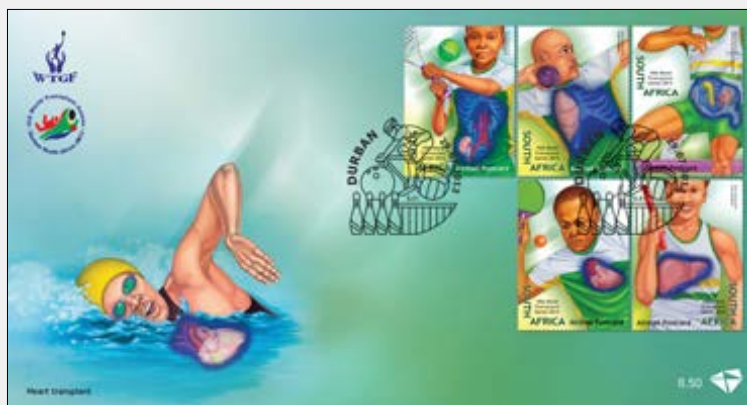

▲ Product Code: PHL130710 Serviced FDC Number 8.50

Port Elizabeth Centenary

Envelope (First Day Cover)

Issue date:

26 July 2013

Port Elizabeth, the largest city in the Eastern Cape and a major seaport, was established by British settlers in 1820 and named in 1820 by Sir Rufane Donkin for his late wife, Elizabeth.

Originally Algoa Bay, it forms part of the Nelson Mandela Metropolitan Municipality. Known as the "Friendly City," it offers beaches, wildlife, historical sites, museums, and an oceanarium, making it a key industrial and tourist destination.

ORDER QUANTITY	ORDER QUANTITY
R101.00 FDC 8.51 Serviced	R101.00 FDC 8.52 Serviced